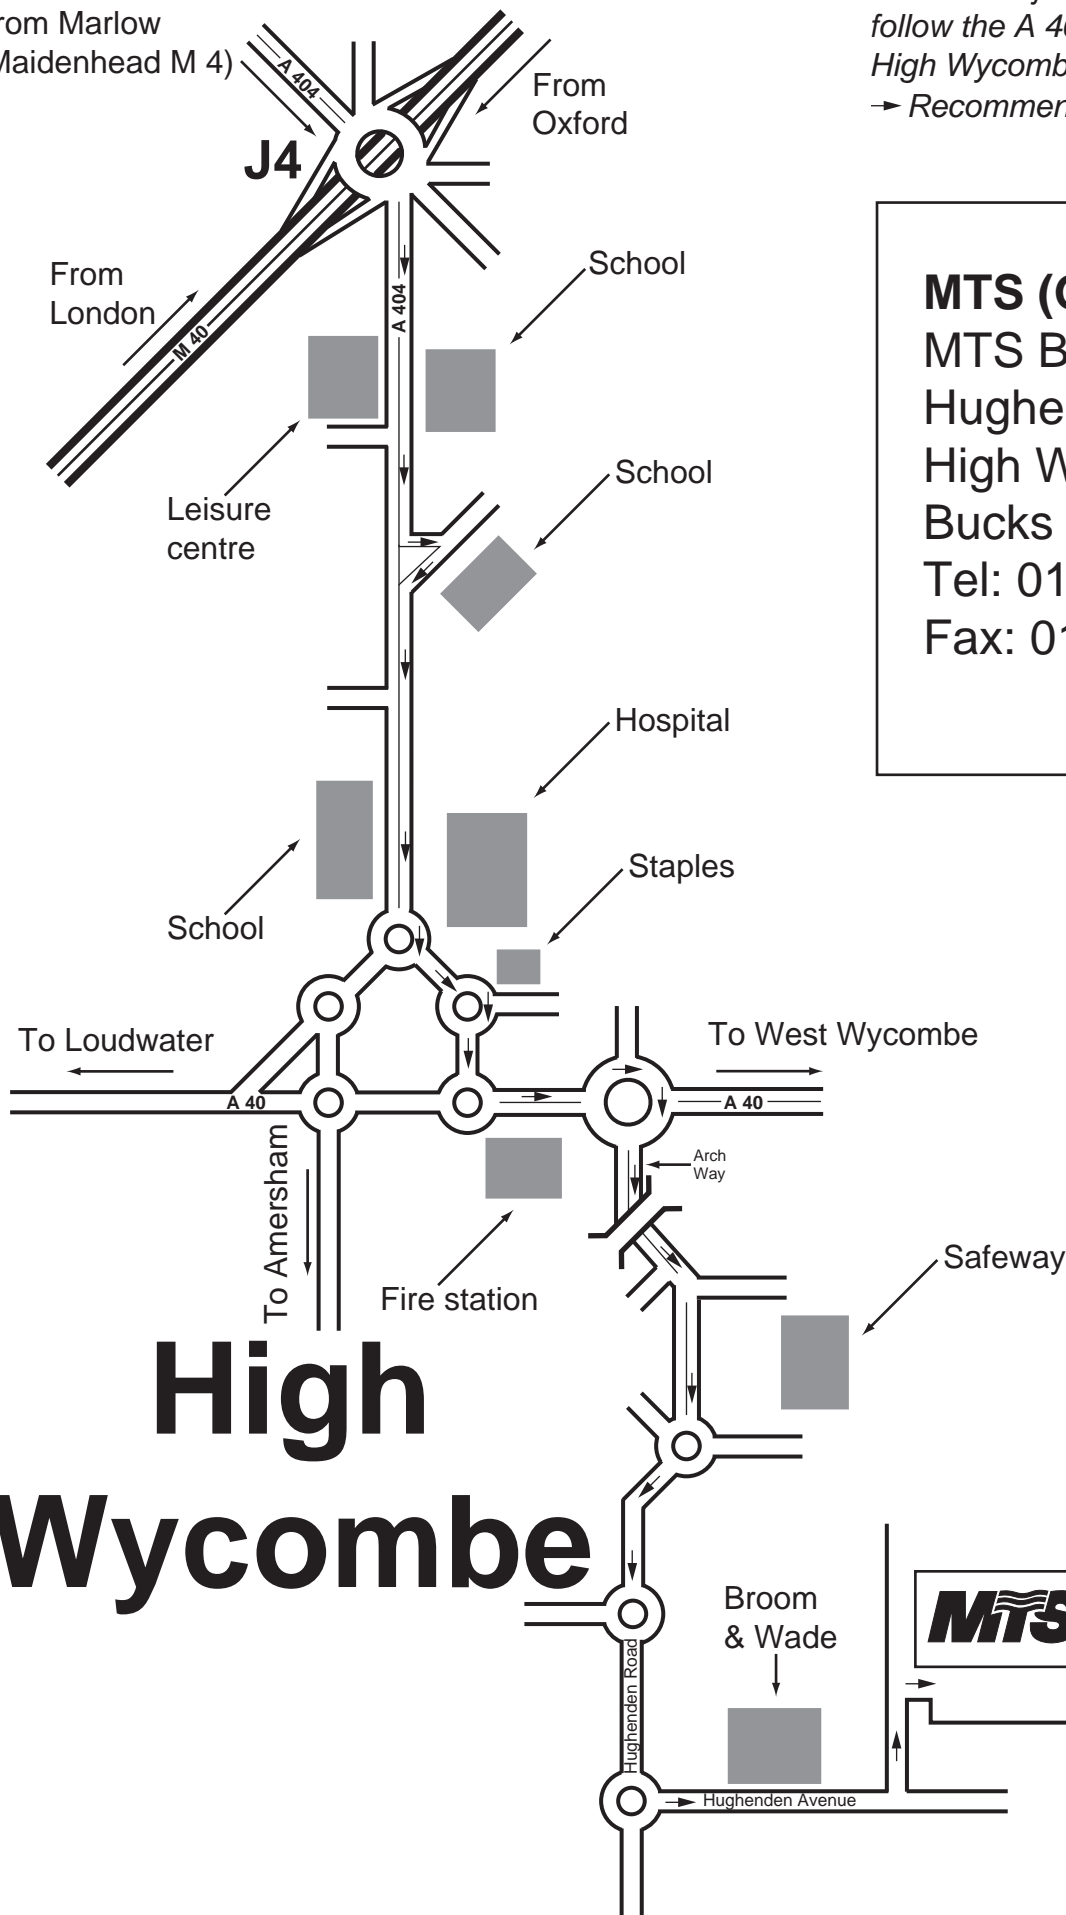

How to find us

From Marlow
(Maidenhead M 4)

From
Oxford

From
London

From M 40 junction 4
follow the A 404 to
High Wycombe.
→ Recommended route.

MTS (GB) Limited
MTS Building
Hughenden Avenue
High Wycombe
Bucks HP13 5FT
Tel: 01494 755600
Fax: 01494 459775

High Wycombe